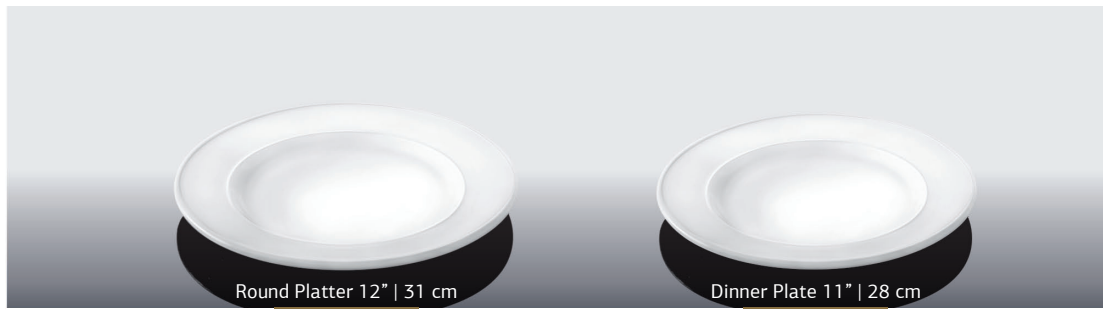

WL-991258/A

Inner box: 6 pcs
Outer carton: 36 pcs

Deep Plate
8.75"x8.75" | 22x22 cm, 22 fl oz | 650 ml

WL-991213/A

Inner box: 6 pcs
Outer carton: 36 pcs

Rolled Rim

Round Platter 12" | 31 cm

Dinner Plate 11" | 28 cm