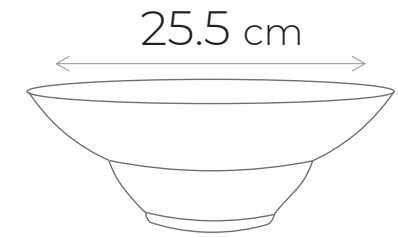

DEEP PLATES

DEEP PLATES