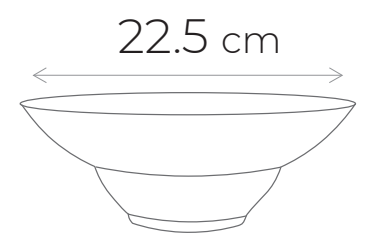

DEEP PLATES

DEEP PLATES