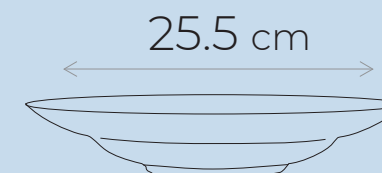

SCRATCH
collection

Wilmax
ENGLAND

The wide range of coloured deep plates fits perfectly for many dishes from the simplest to the most complex ones

WL-668127/A
Deep Plate
10" | 25.5 cm
12 fl oz | 350 ml
Inner box: 3 pcs
Outer carton: 18 pcs

WL-668227/A
Deep Plate
10" | 25.5 cm
12 fl oz | 350 ml
Inner box: 3 pcs
Outer carton: 18 pcs

WL-668327/A
Deep Plate
10" | 25.5 cm
12 fl oz | 350 ml
Inner box: 3 pcs
Outer carton: 18 pcs

WL-668427/A
Deep Plate
10" | 25.5 cm
12 fl oz | 350 ml
Inner box: 3 pcs
Outer carton: 18 pcs

WL-668527/A
Deep Plate
10" | 25.5 cm
12 fl oz | 350 ml
Inner box: 3 pcs
Outer carton: 18 pcs

WL-668627/A
Deep Plate
10" | 25.5 cm
12 fl oz | 350 ml
Inner box: 3 pcs
Outer carton: 18 pcs

WL-668727/A
Deep Plate
10" | 25.5 cm
12 fl oz | 350 ml
Inner box: 3 pcs
Outer carton: 18 pcs