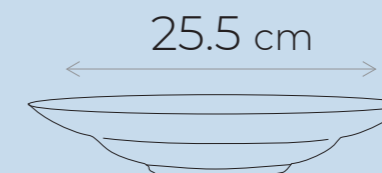

SPIRAL
collection

Wilmax
ENGLAND

The wide range of coloured deep plates fits perfectly for many dishes from the simplest to the most complex ones